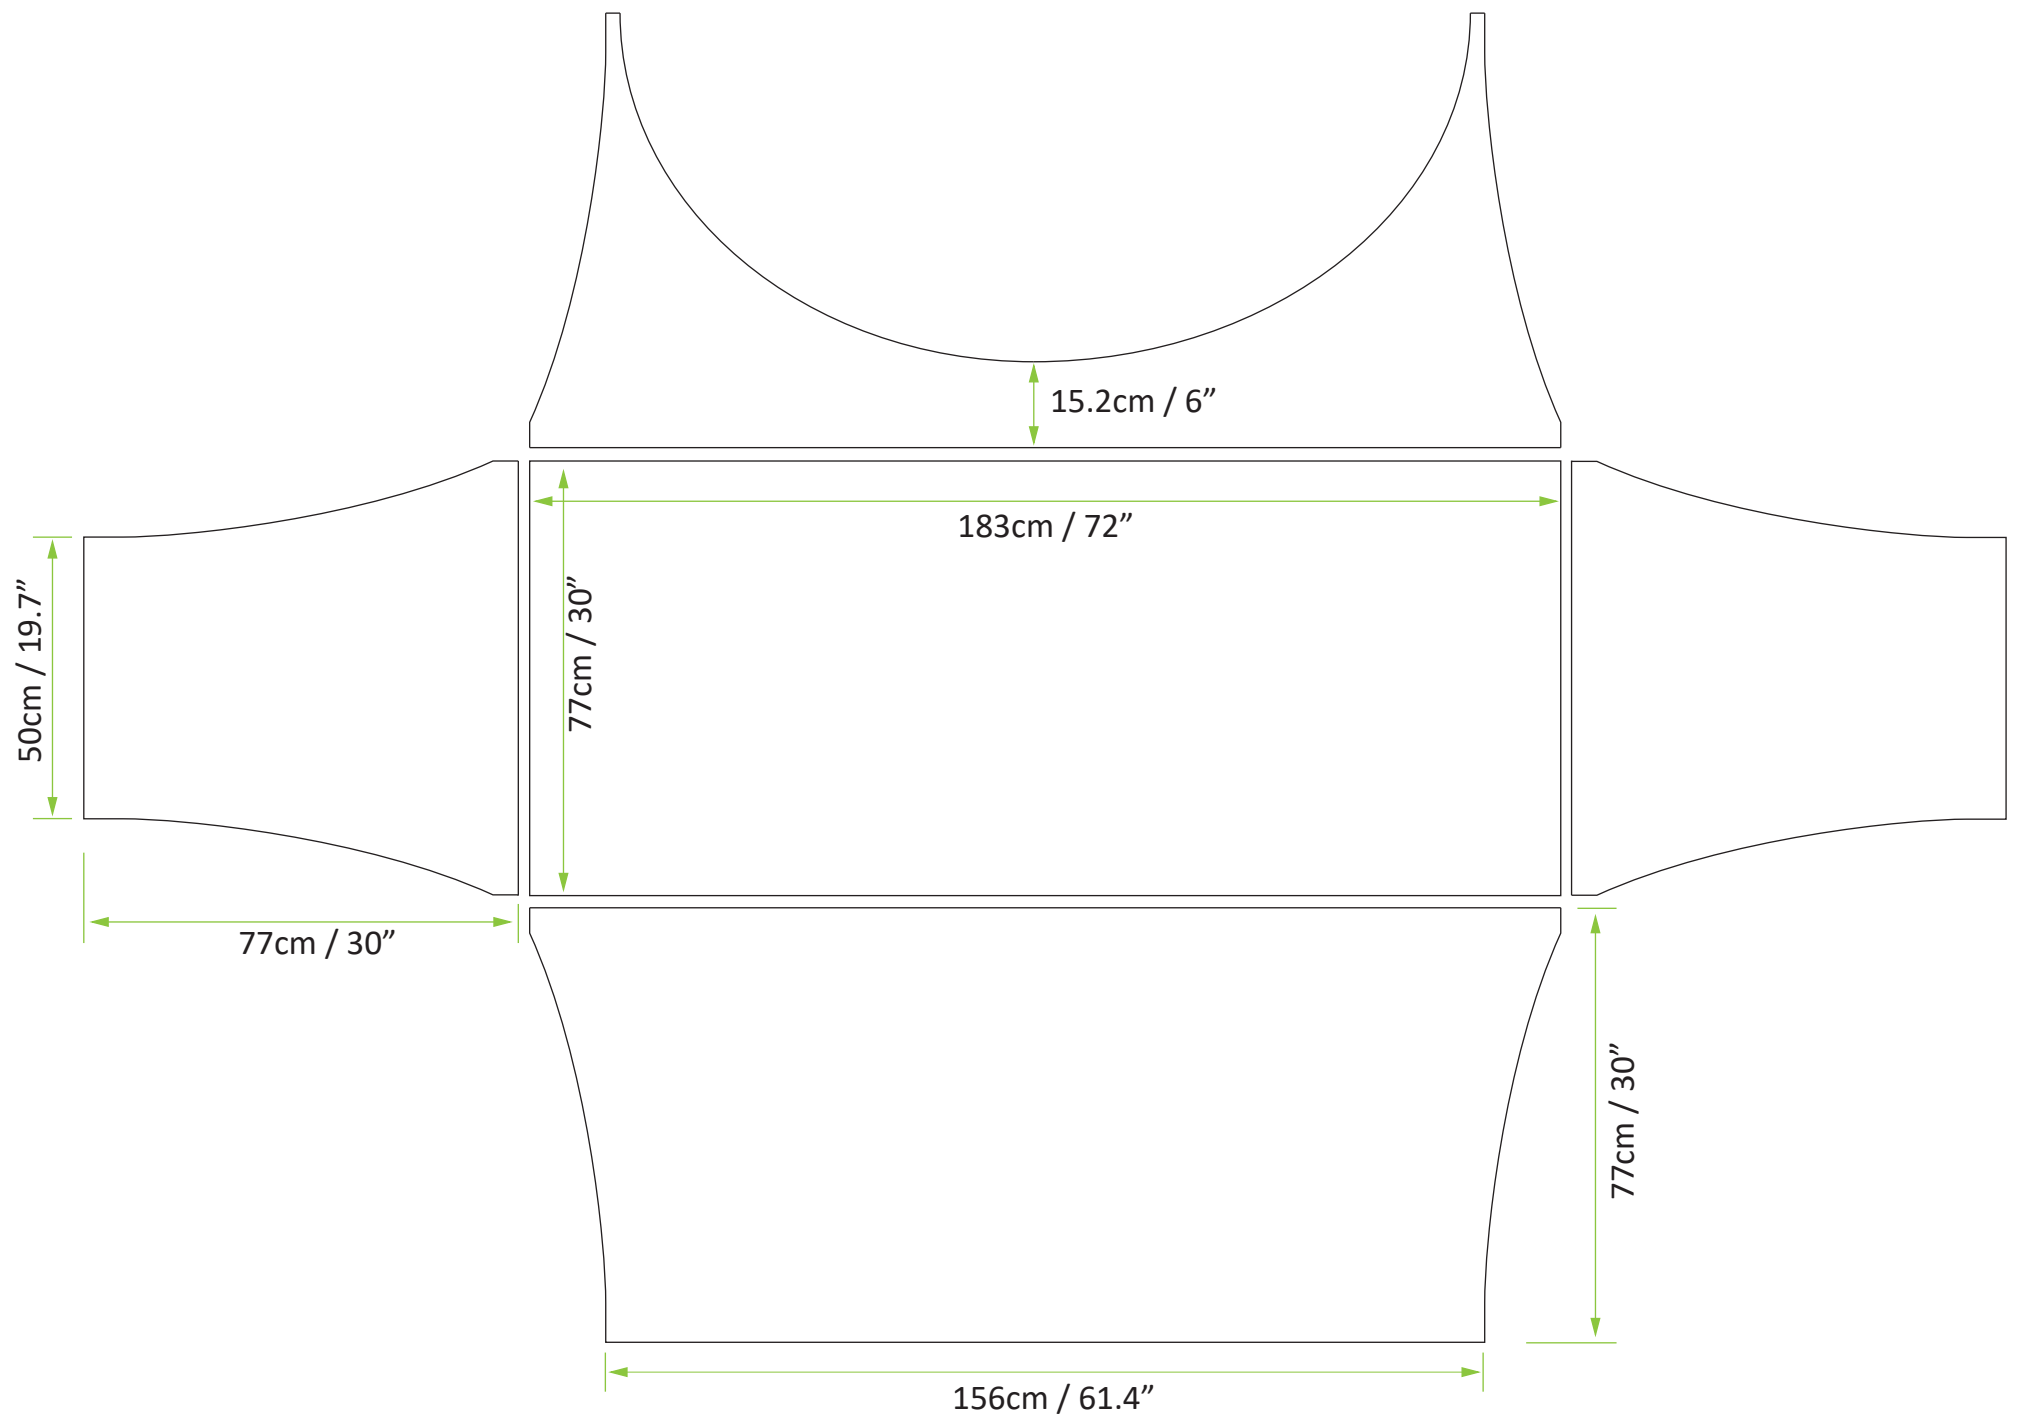

4FT STRETCH TABLE THROW | 3 SIDED/OPEN BACK

4FT STRETCH TABLE THROW | 4 SIDED

6FT STRETCH TABLE THROW | 3 SIDED/OPEN BACK

6FT STRETCH TABLE THROW | 4 SIDED

8FT STRETCH TABLE THROW | 3 SIDED/OPEN BACK

8FT STRETCH TABLE THROW | 4 SIDED