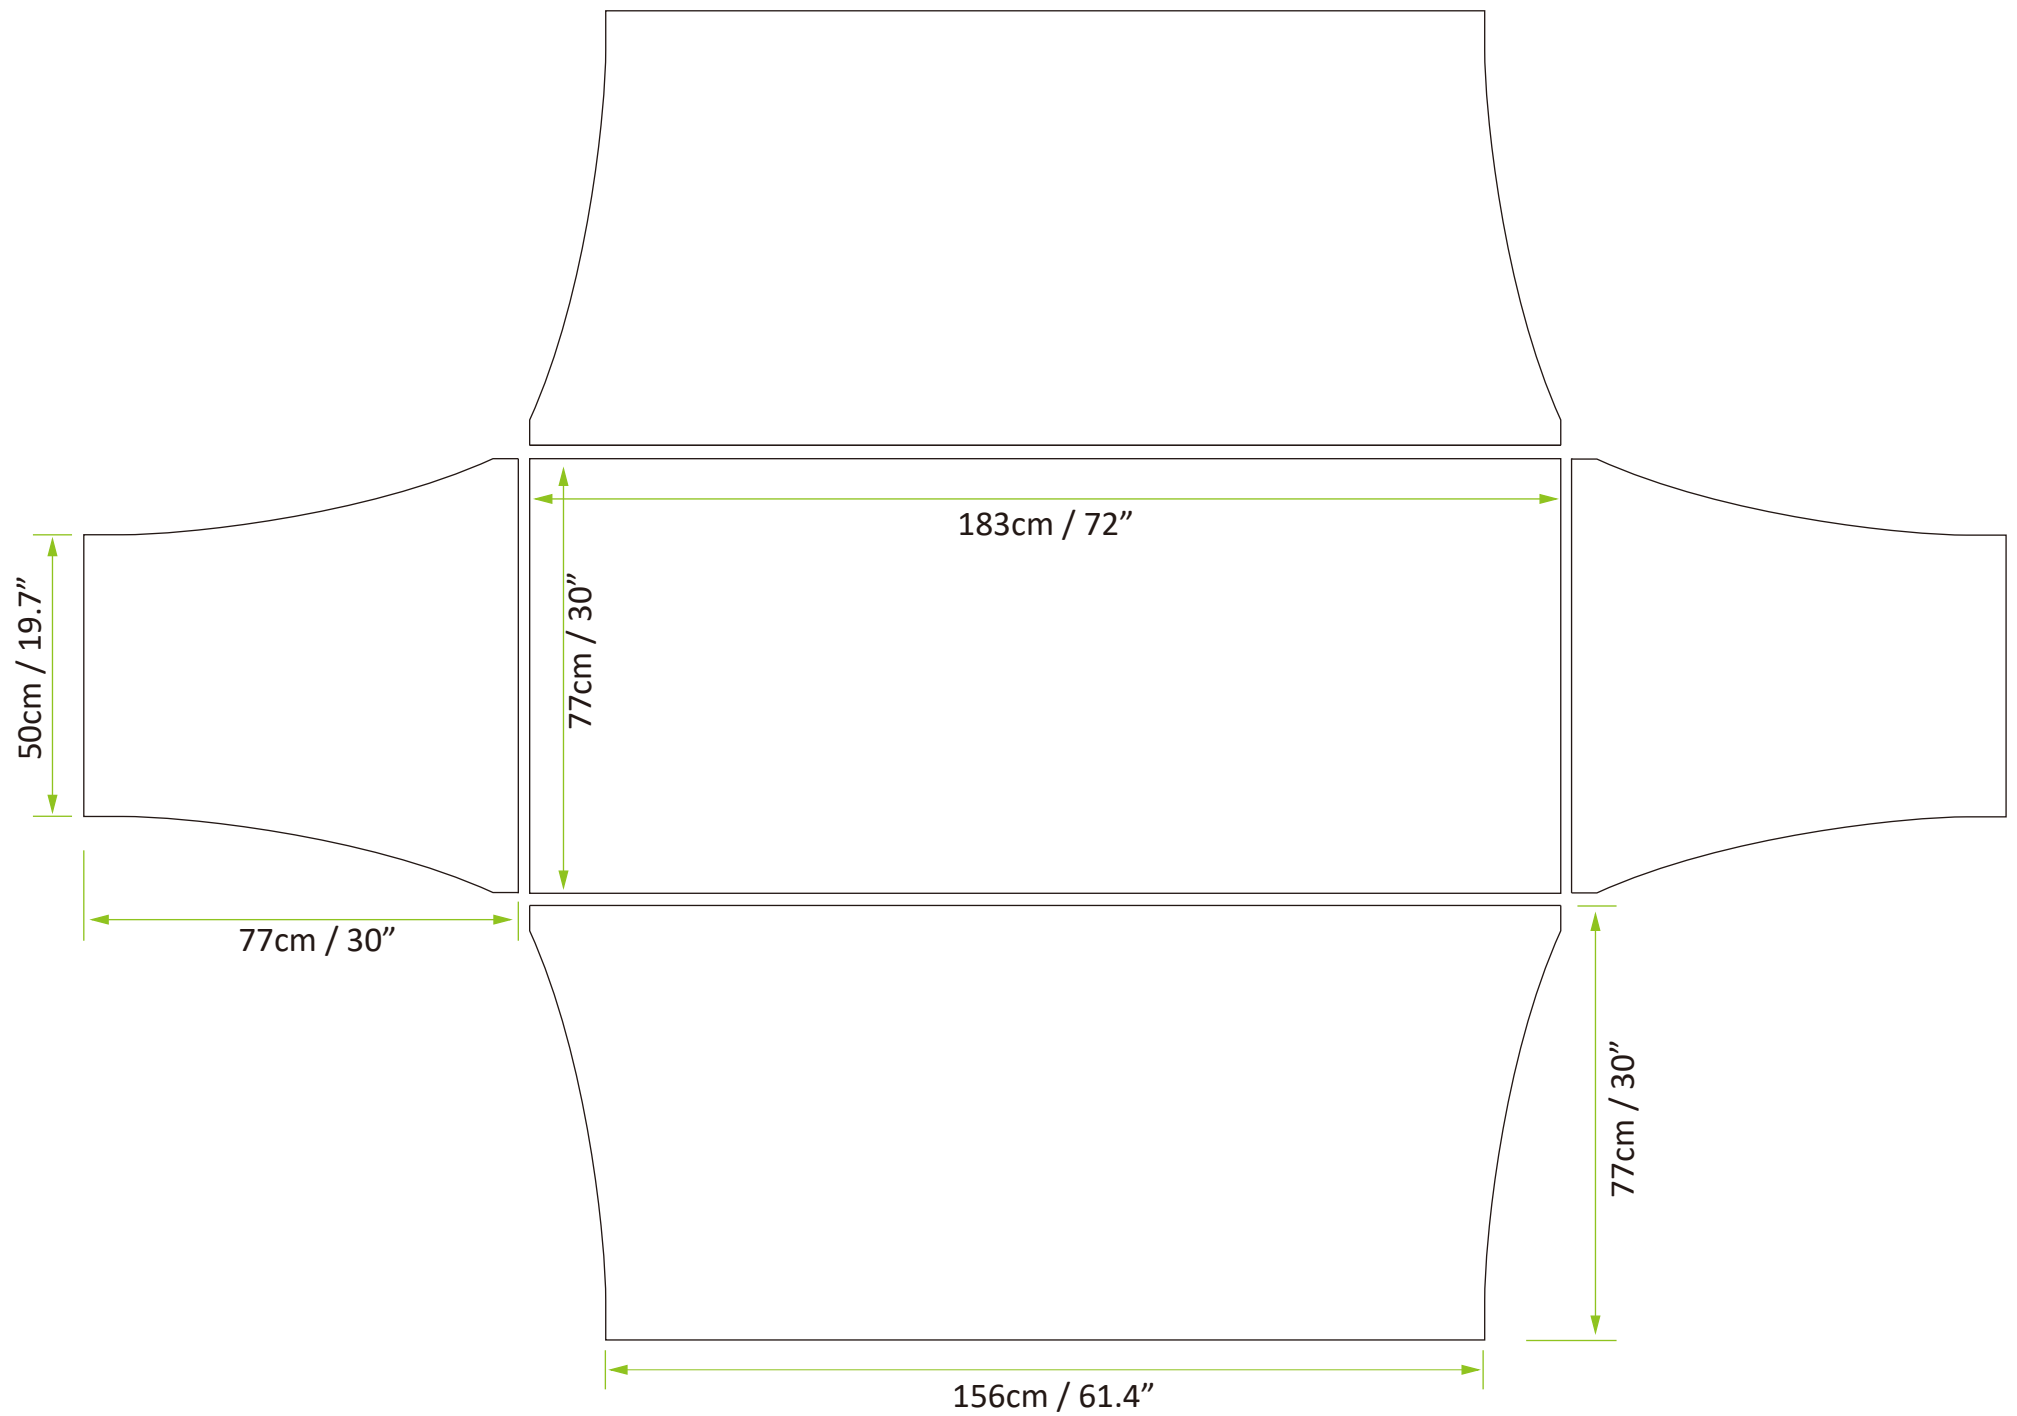

4FT STRETCH TABLE THROW | 3 SIDED/OPEN BACK

4FT STRETCH TABLE THROW | 4 SIDED

6FT STRETCH TABLE THROW | 3 SIDED/OPEN BACK

6FT STRETCH TABLE THROW | 4 SIDED

8FT STRETCH TABLE THROW | 3 SIDED/OPEN BACK

8FT STRETCH TABLE THROW | 4 SIDED