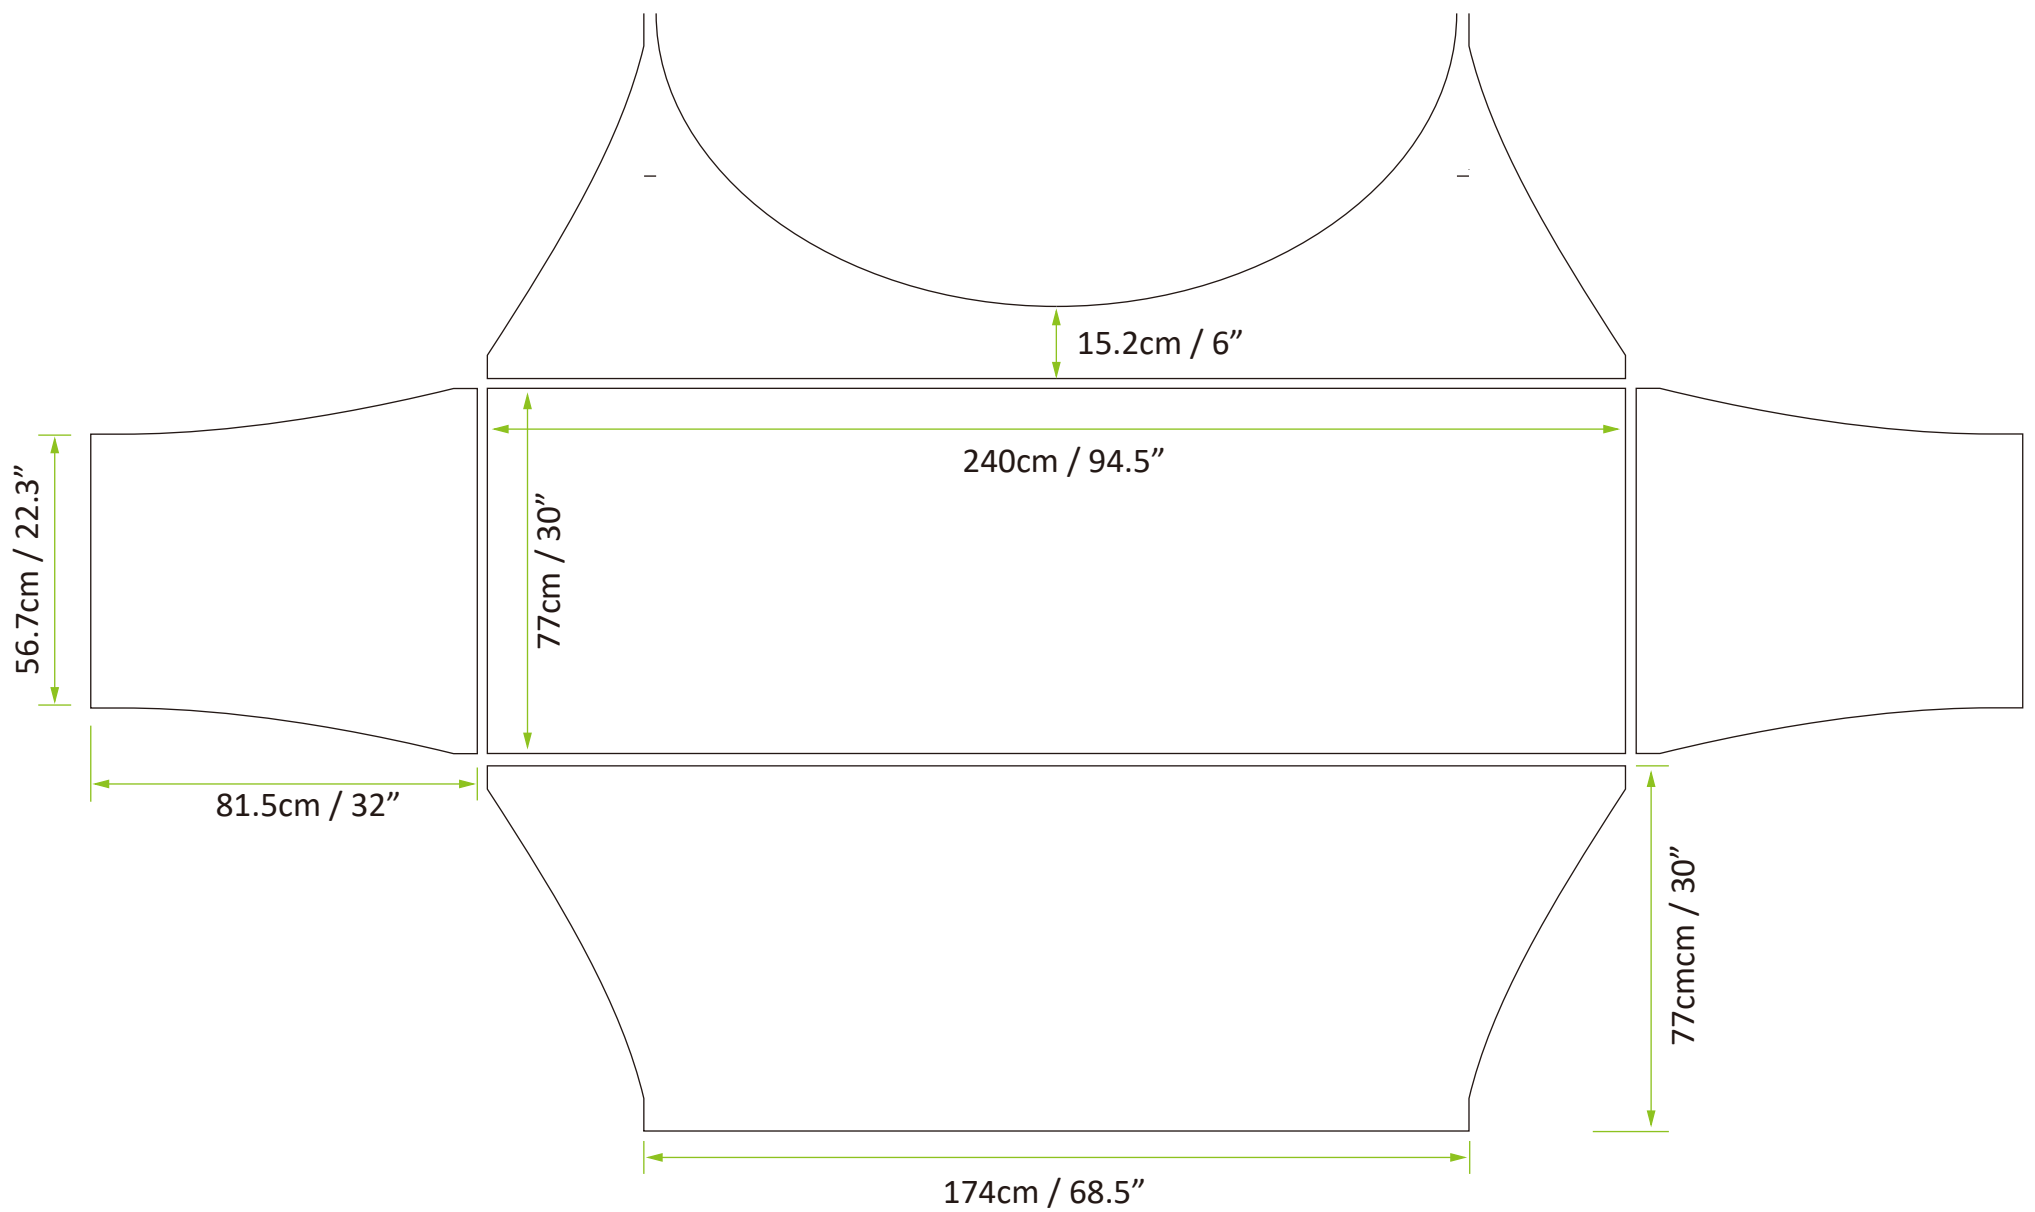

4FT STRETCH TABLE THROW | 3 SIDED/OPEN BACK

4FT STRETCH TABLE THROW | 4 SIDED

6FT STRETCH TABLE THROW | 3 SIDED/OPEN BACK

6FT STRETCH TABLE THROW | 4 SIDED

8FT STRETCH TABLE THROW | 3 SIDED/OPEN BACK

8FT STRETCH TABLE THROW | 4 SIDED