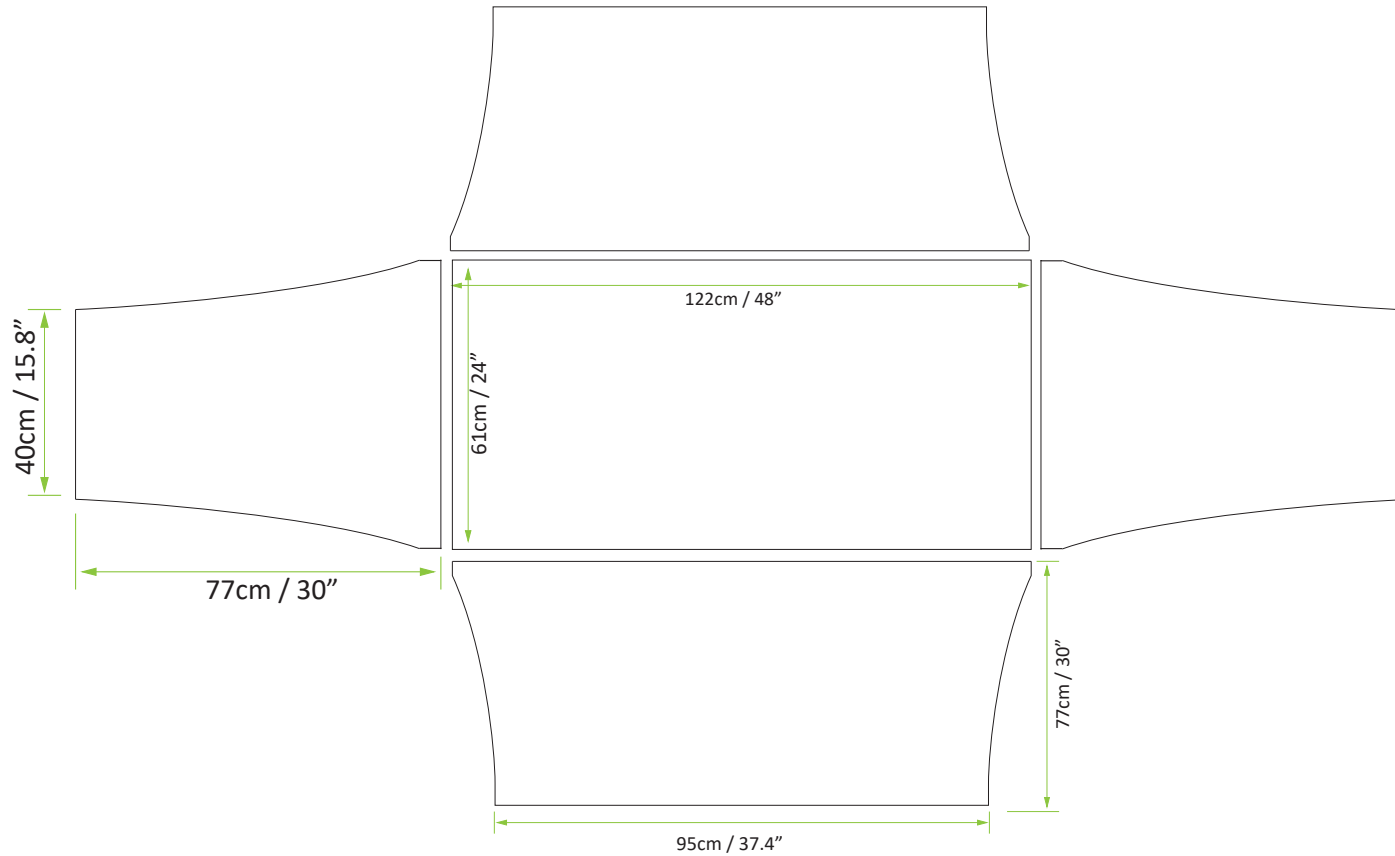

4FT STRETCH TABLE THROW | 3 SIDED/OPEN BACK

4FT STRETCH TABLE THROW | 4 SIDED

6FT STRETCH TABLE THROW | 3 SIDED/OPEN BACK

6FT STRETCH TABLE THROW | 4 SIDED

8FT STRETCH TABLE THROW | 3 SIDED/OPEN BACK

8FT STRETCH TABLE THROW | 4 SIDED