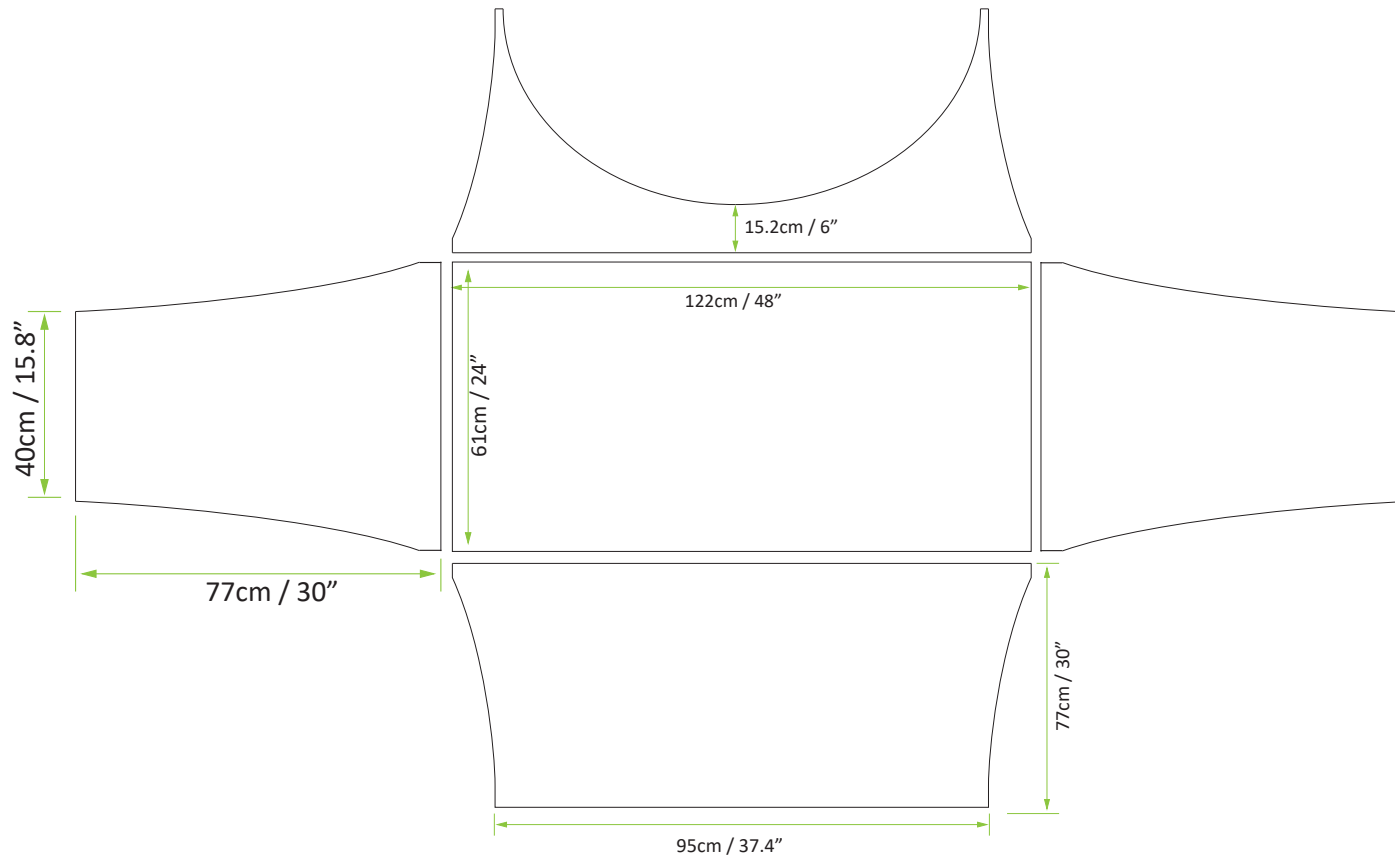

4FT STRETCH TABLE THROW | 3 SIDED/OPEN BACK

4FT STRETCH TABLE THROW | 4 SIDED

6FT STRETCH TABLE THROW | 3 SIDED/OPEN BACK

6FT STRETCH TABLE THROW | 4 SIDED

8FT STRETCH TABLE THROW | 3 SIDED/OPEN BACK

8FT STRETCH TABLE THROW | 4 SIDED