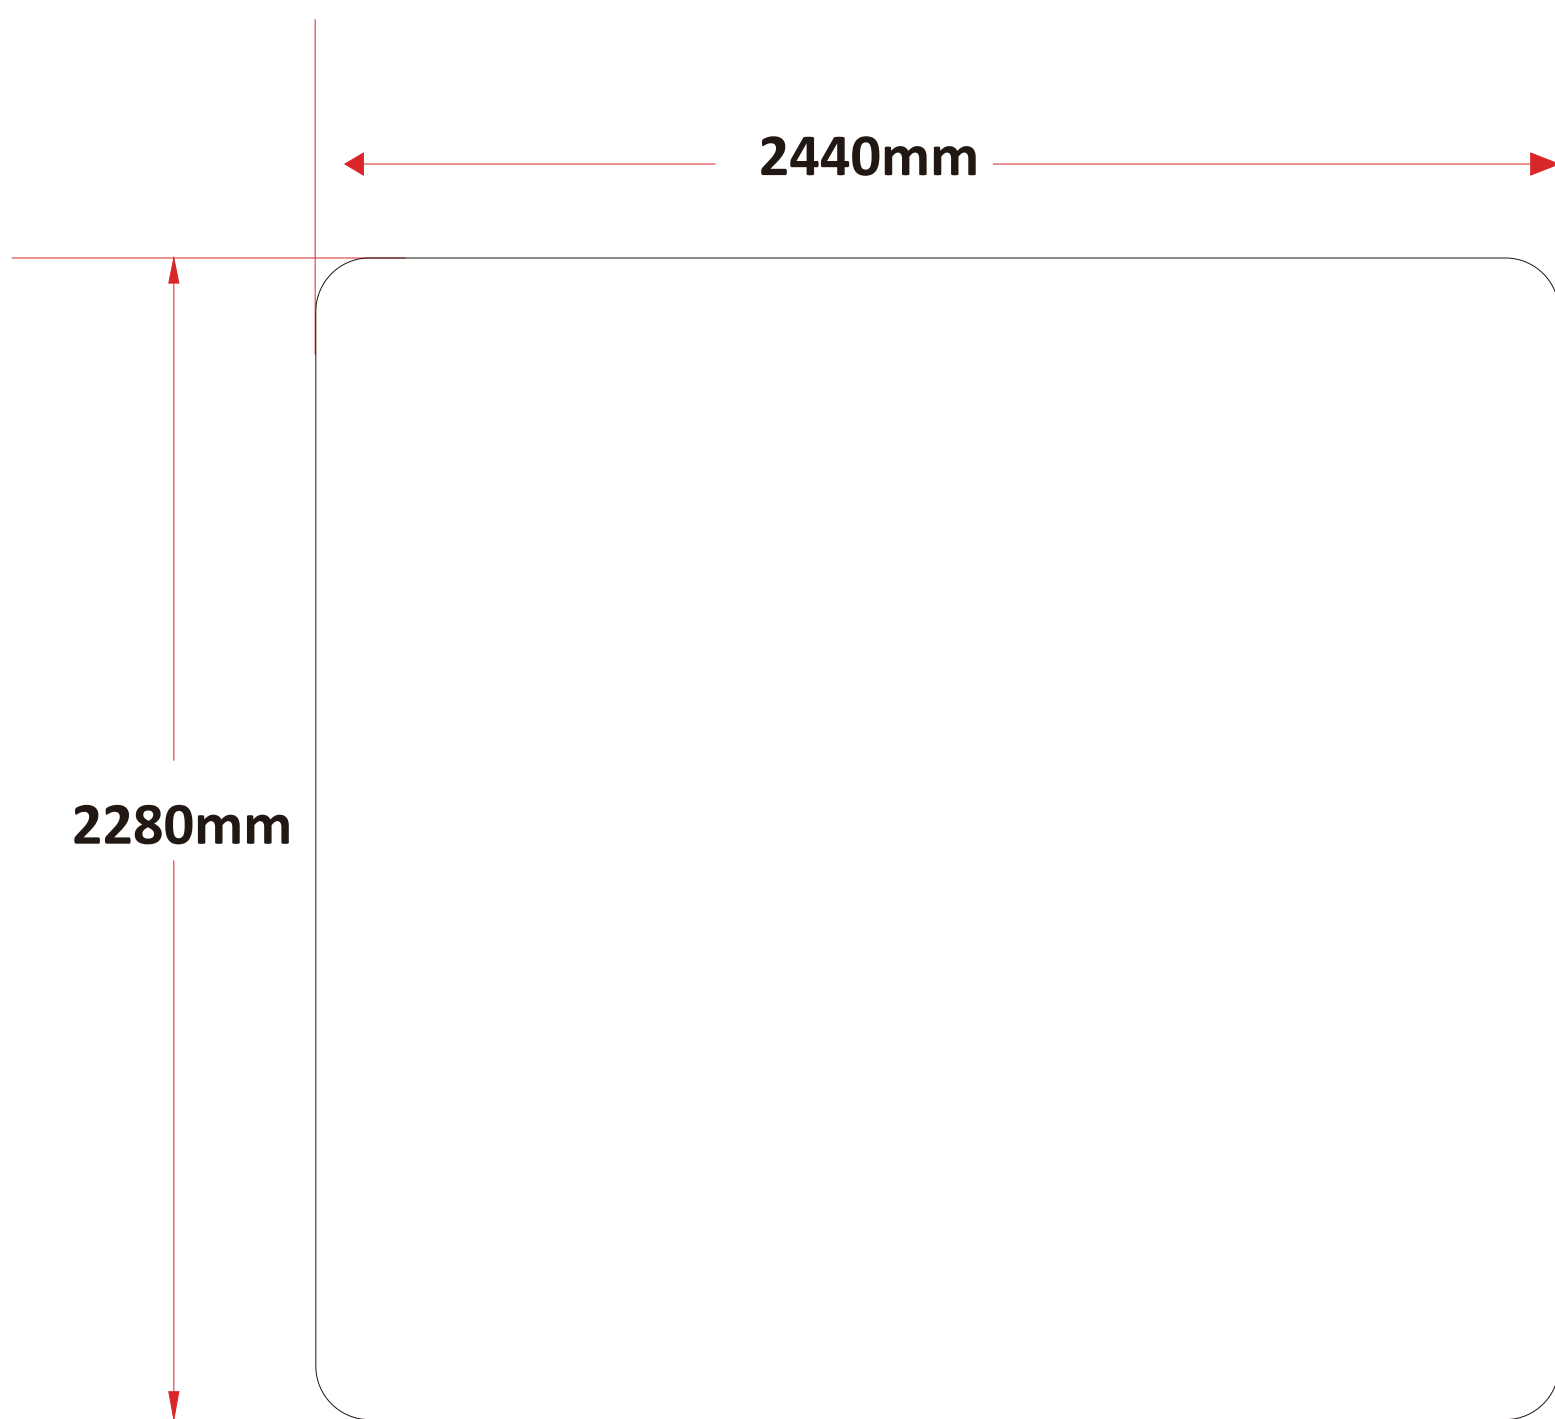

# EZ Tube Banner Stands Arch Type | 2440x2280mm | 7.4x8ft

# EZ Tube Banner Stands Arch Type | 2970x2280mm | 7.4x9.7ft

# EZ Tube Banner Stands Arch Type | 4572x2280mm | 7.4x15ft

# EZ Tube Banner Stands Arch Type | 6096x2280mm | 7.4x20ft