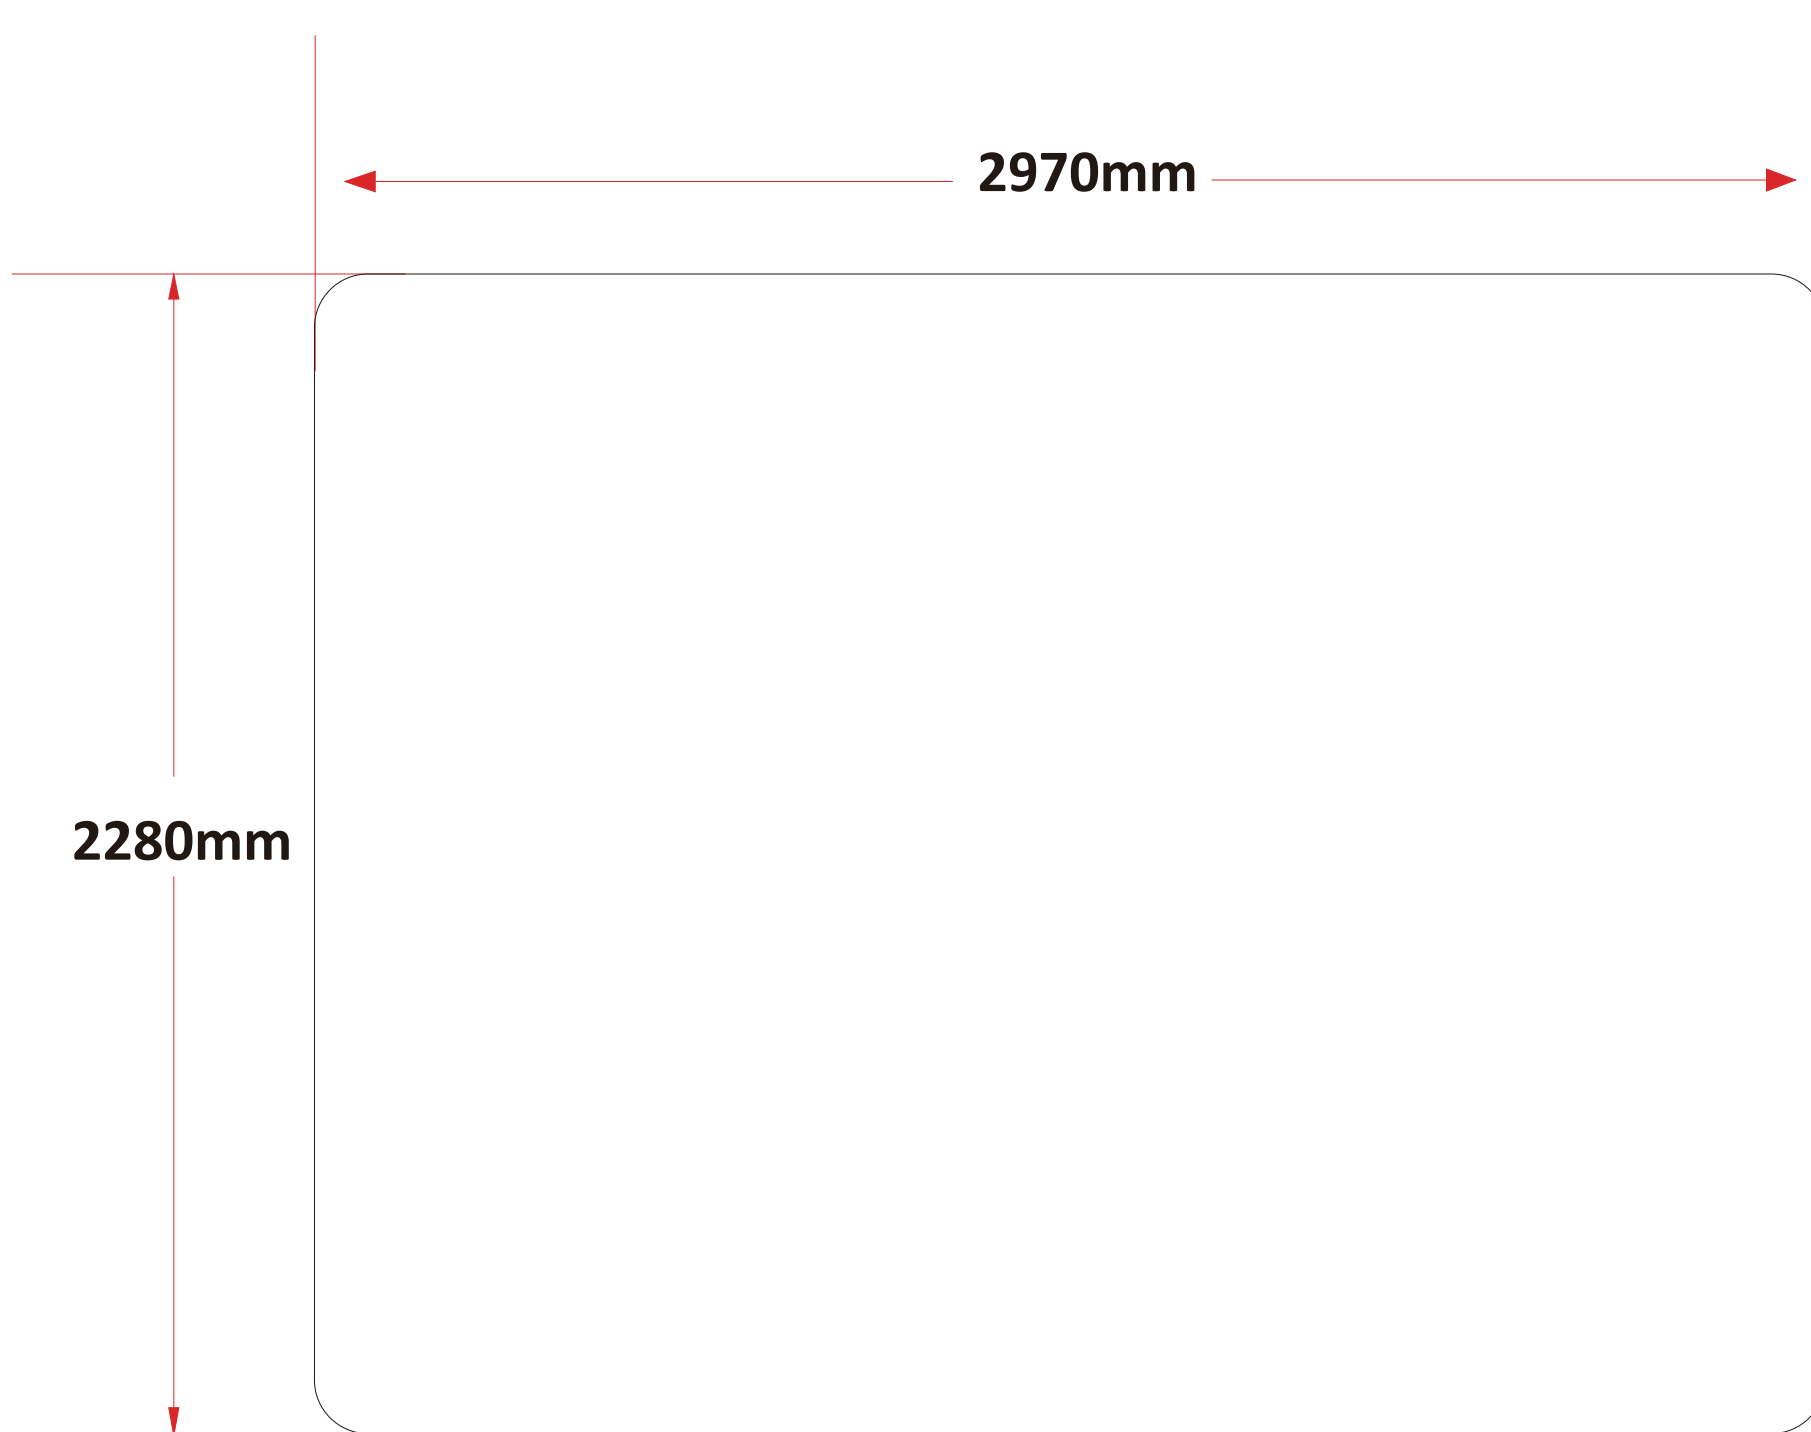

# EZ Tube Banner Stands Arch Type | 2440x2280mm | 7.4x8ft

# EZ Tube Banner Stands Arch Type | 2970x2280mm | 7.4x9.7ft

# EZ Tube Banner Stands Arch Type | 4572x2280mm | 7.4x15ft

# EZ Tube Banner Stands Arch Type | 6096x2280mm | 7.4x20ft