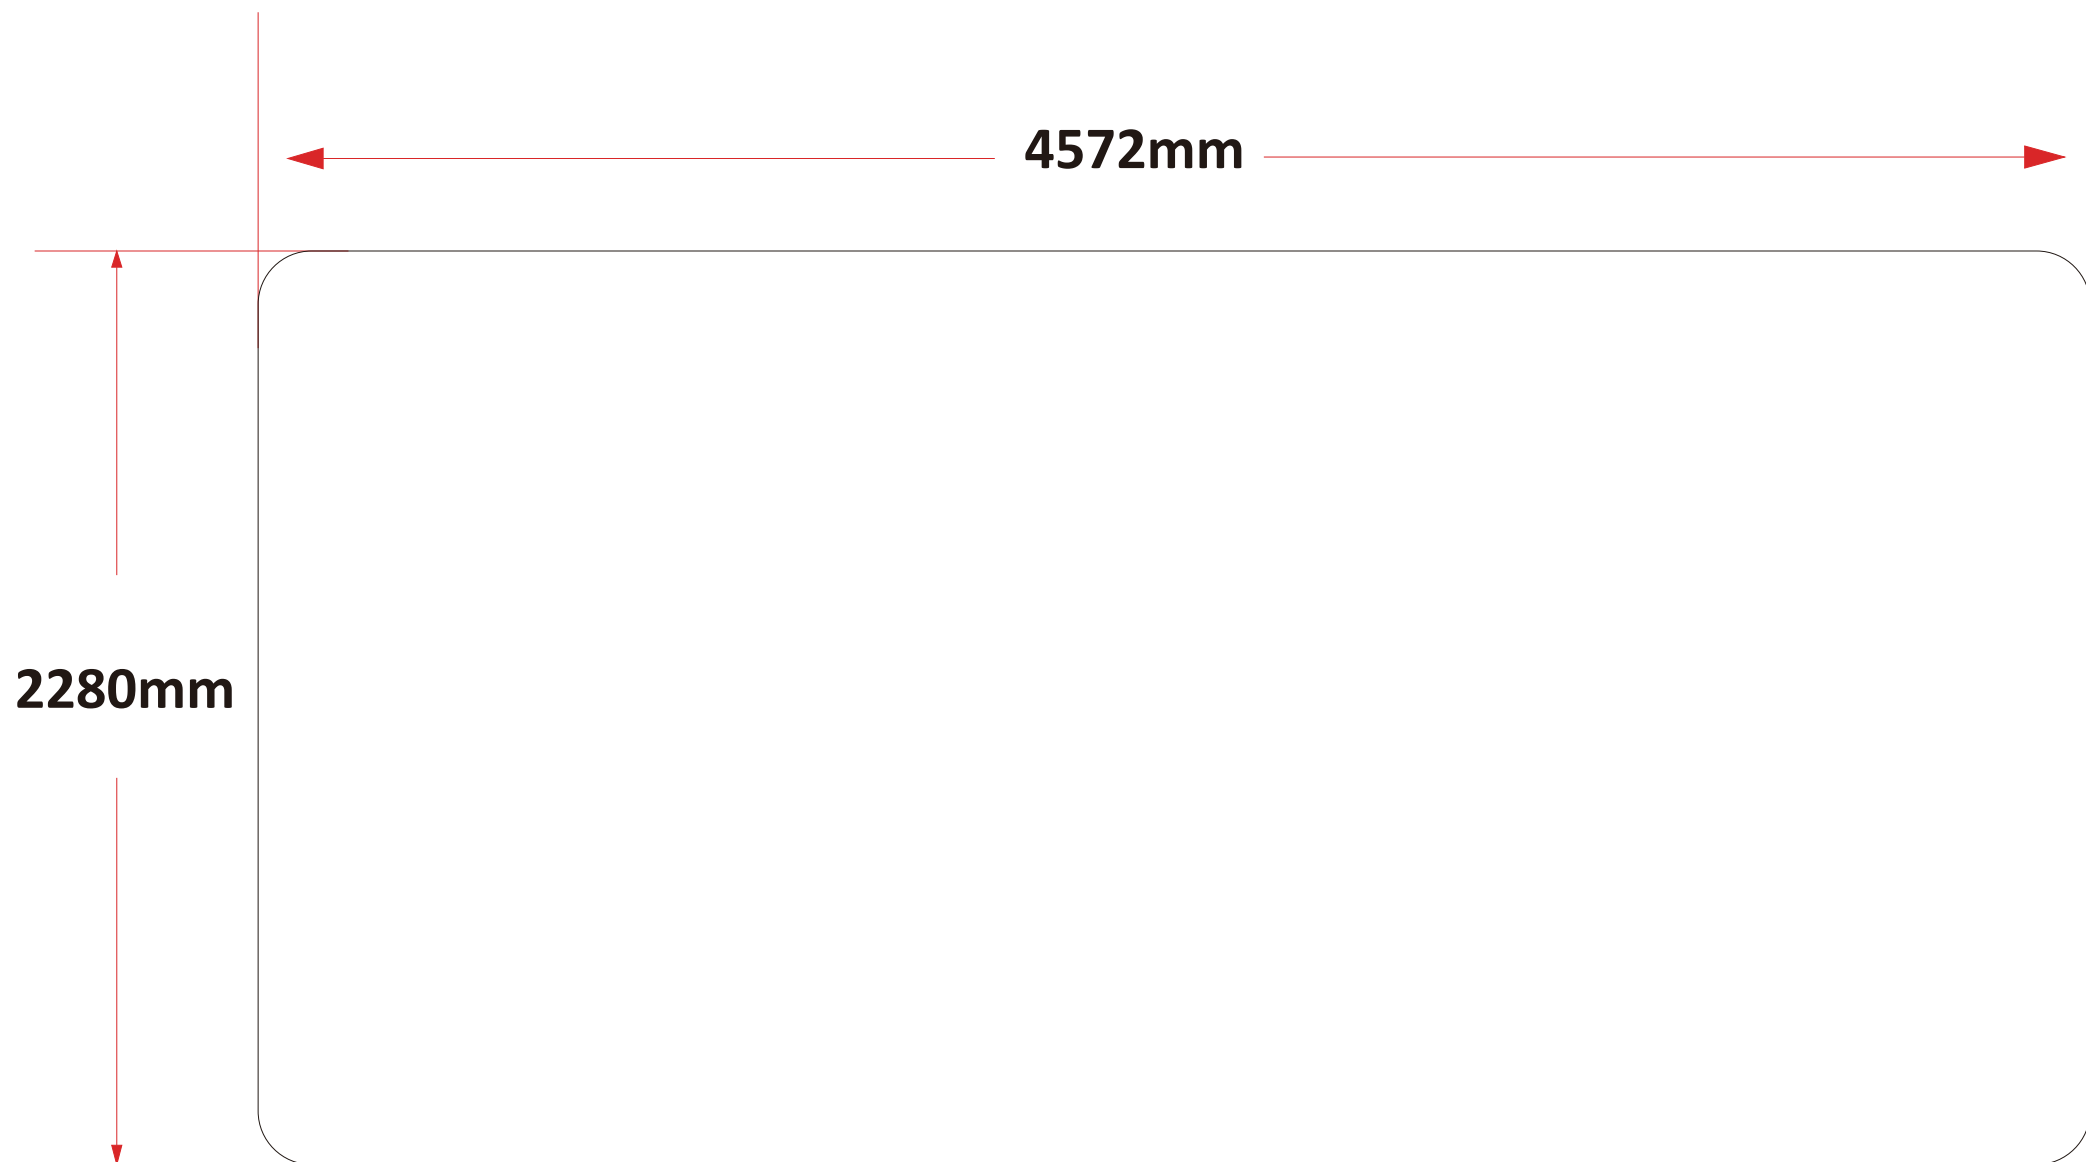

# EZ Tube Banner Stands Arch Type | 2440x2280mm | 7.4x8ft

# EZ Tube Banner Stands Arch Type | 2970x2280mm | 7.4x9.7ft

# EZ Tube Banner Stands Arch Type | 4572x2280mm | 7.4x15ft

# EZ Tube Banner Stands Arch Type | 6096x2280mm | 7.4x20ft