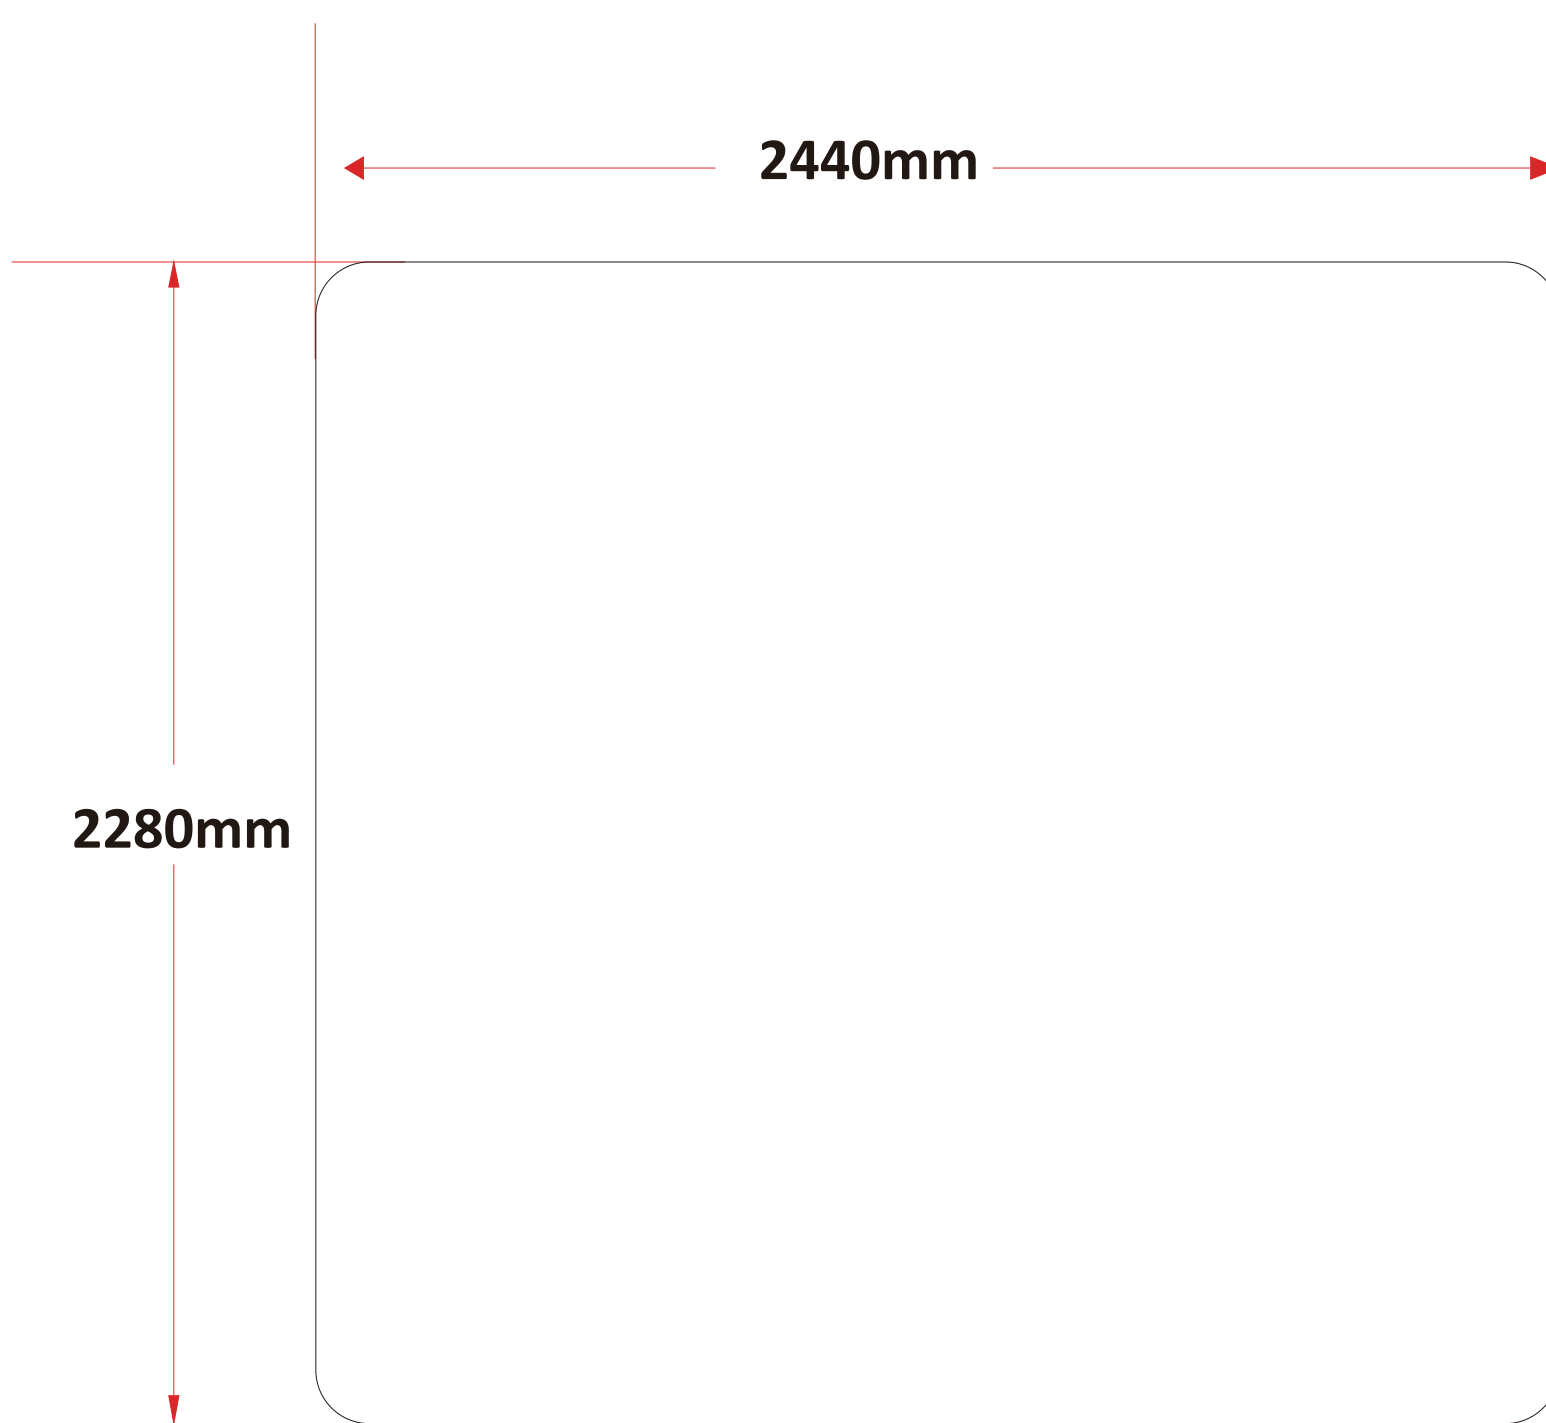

EZ Tube Banner Stands Curved Type | 2440x2280mm | 7.4x8ft

EZ Tube Banner Stands Curved Type | 2970x2280mm | 7.4x9.7ft

EZ Tube Banner Stands Curved Type | 4572x2280mm | 7.4x15ft

EZ Tube Banner Stands Curved Type | 6096x2280mm | 7.4x20ft