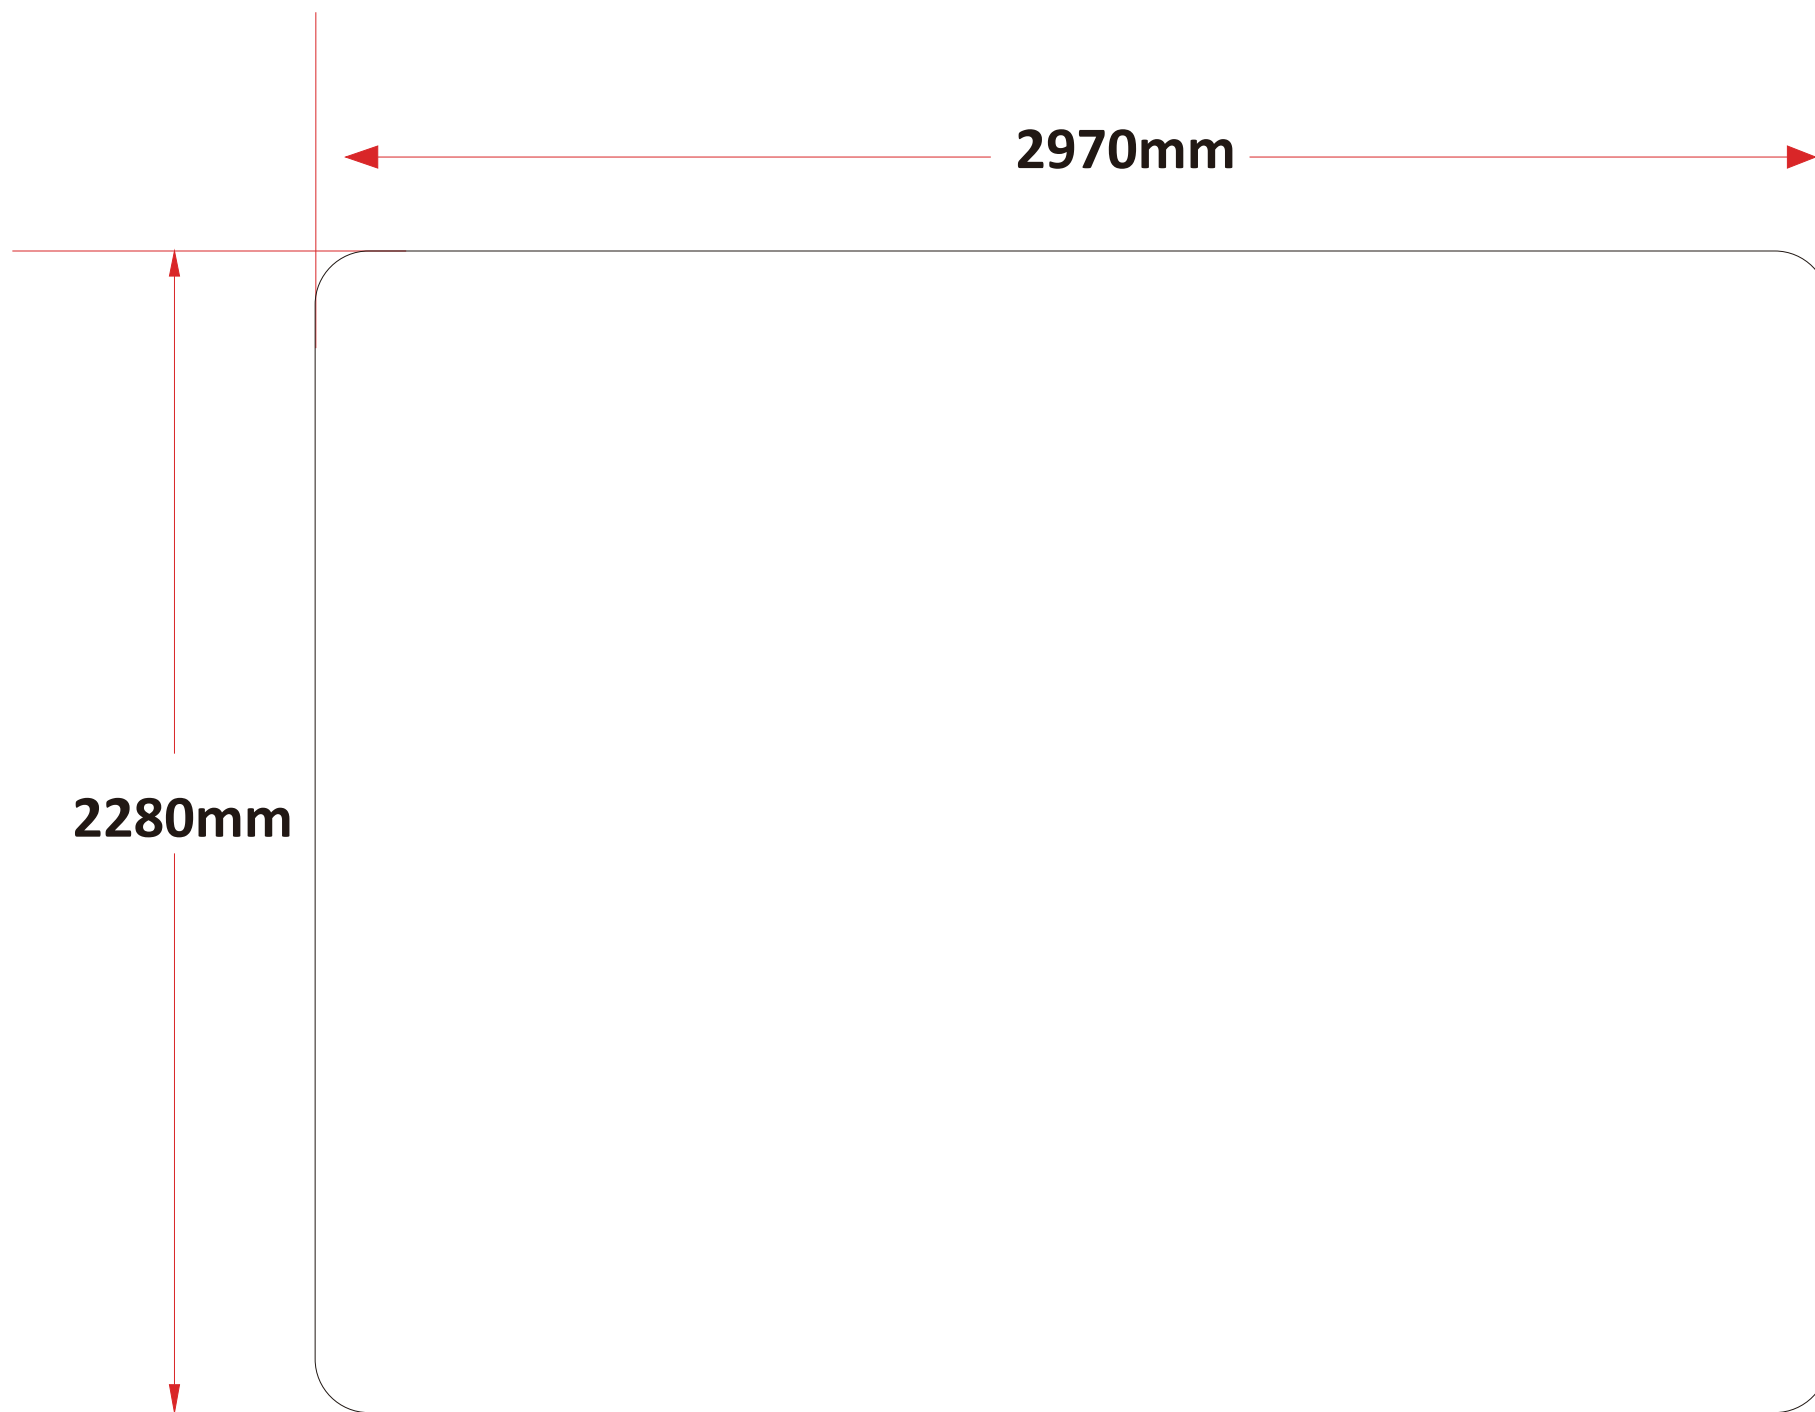

EZ Tube Banner Stands Curved Type | 2440x2280mm | 7.4x8ft

EZ Tube Banner Stands Curved Type | 2970x2280mm | 7.4x9.7ft

EZ Tube Banner Stands Curved Type | 4572x2280mm | 7.4x15ft

EZ Tube Banner Stands Curved Type | 6096x2280mm | 7.4x20ft