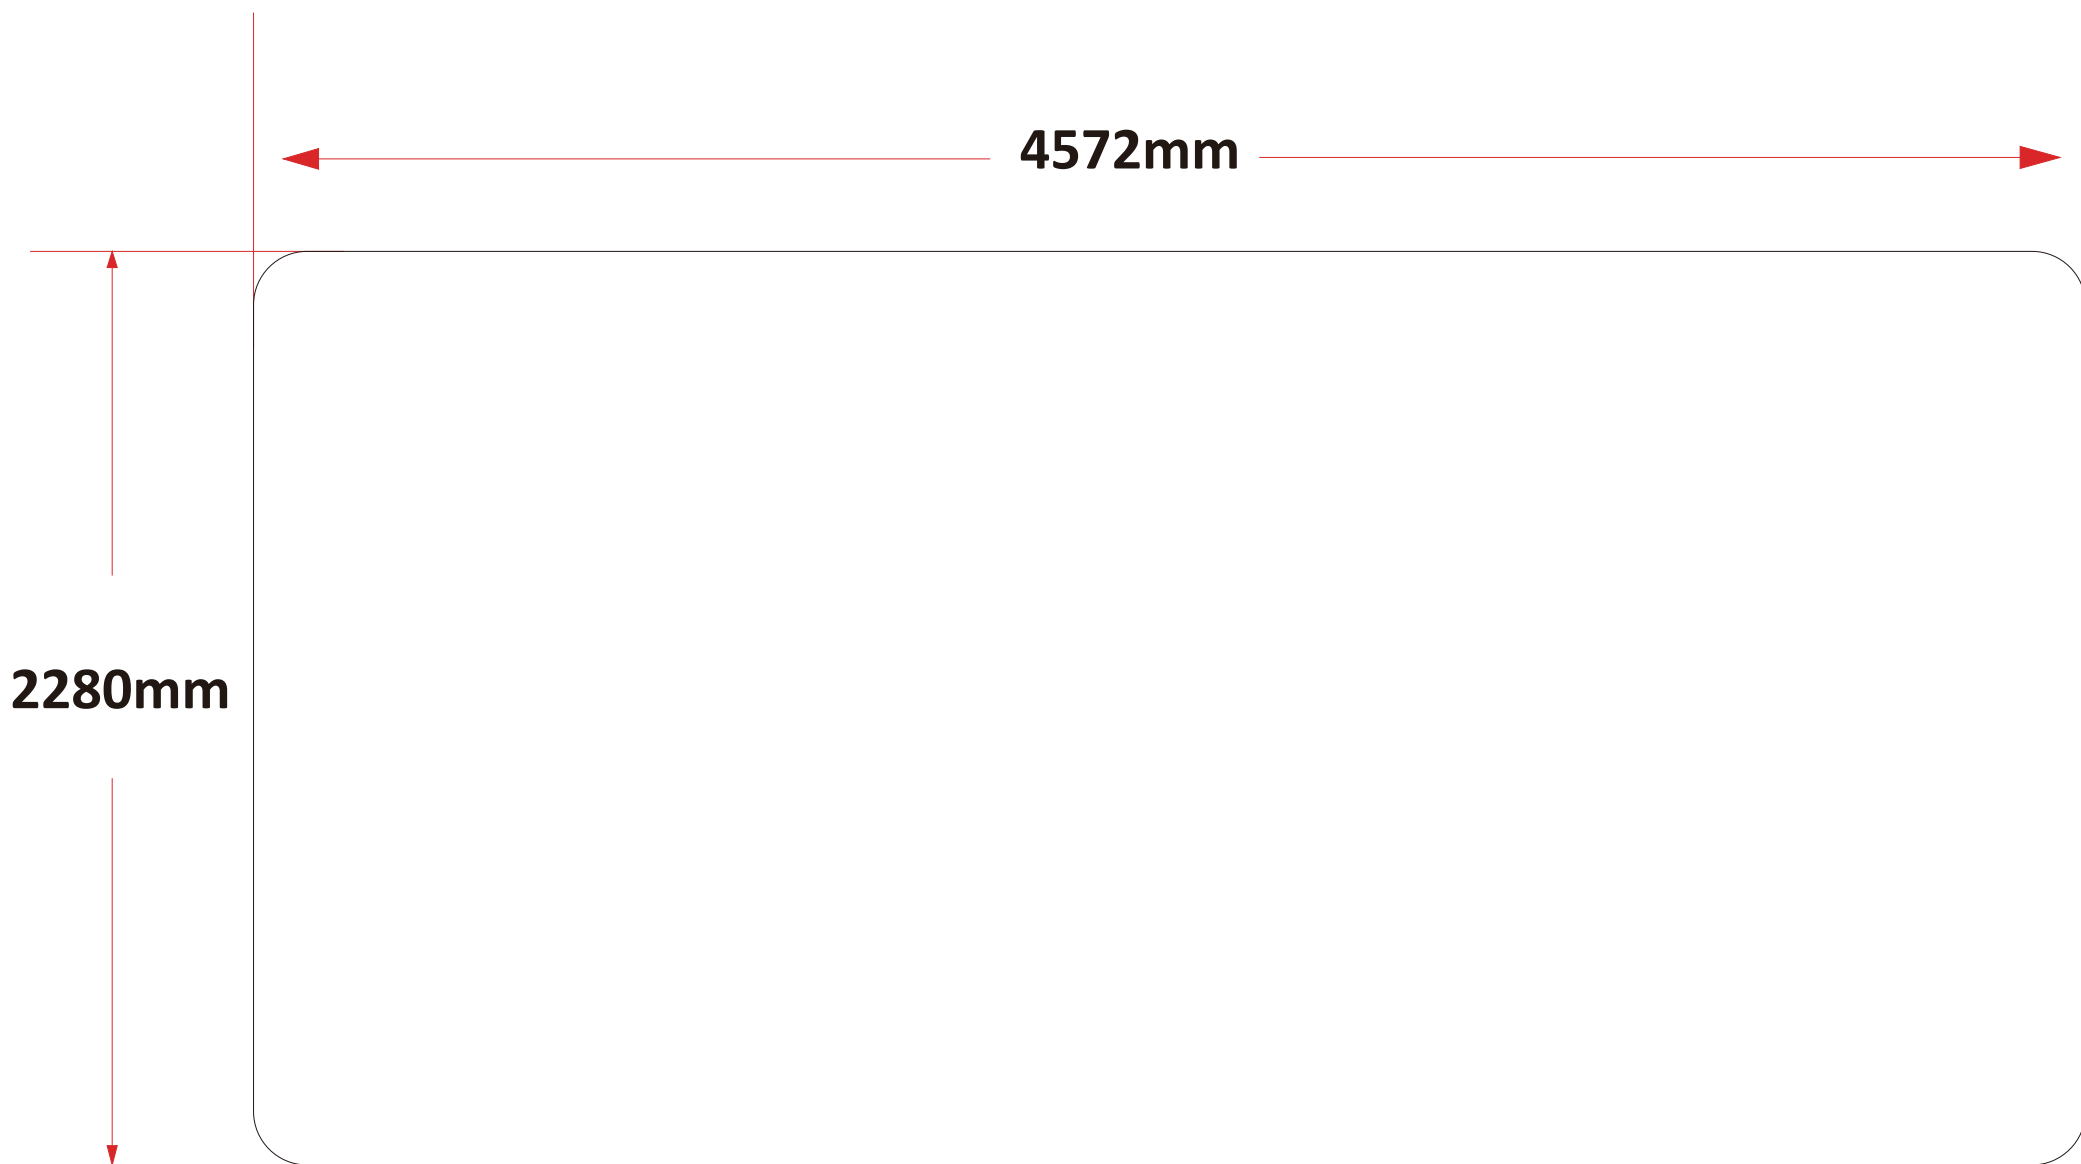

EZ Tube Banner Stands Curved Type | 2440x2280mm | 7.4x8ft

EZ Tube Banner Stands Curved Type | 2970x2280mm | 7.4x9.7ft

EZ Tube Banner Stands Curved Type | 4572x2280mm | 7.4x15ft

EZ Tube Banner Stands Curved Type | 6096x2280mm | 7.4x20ft